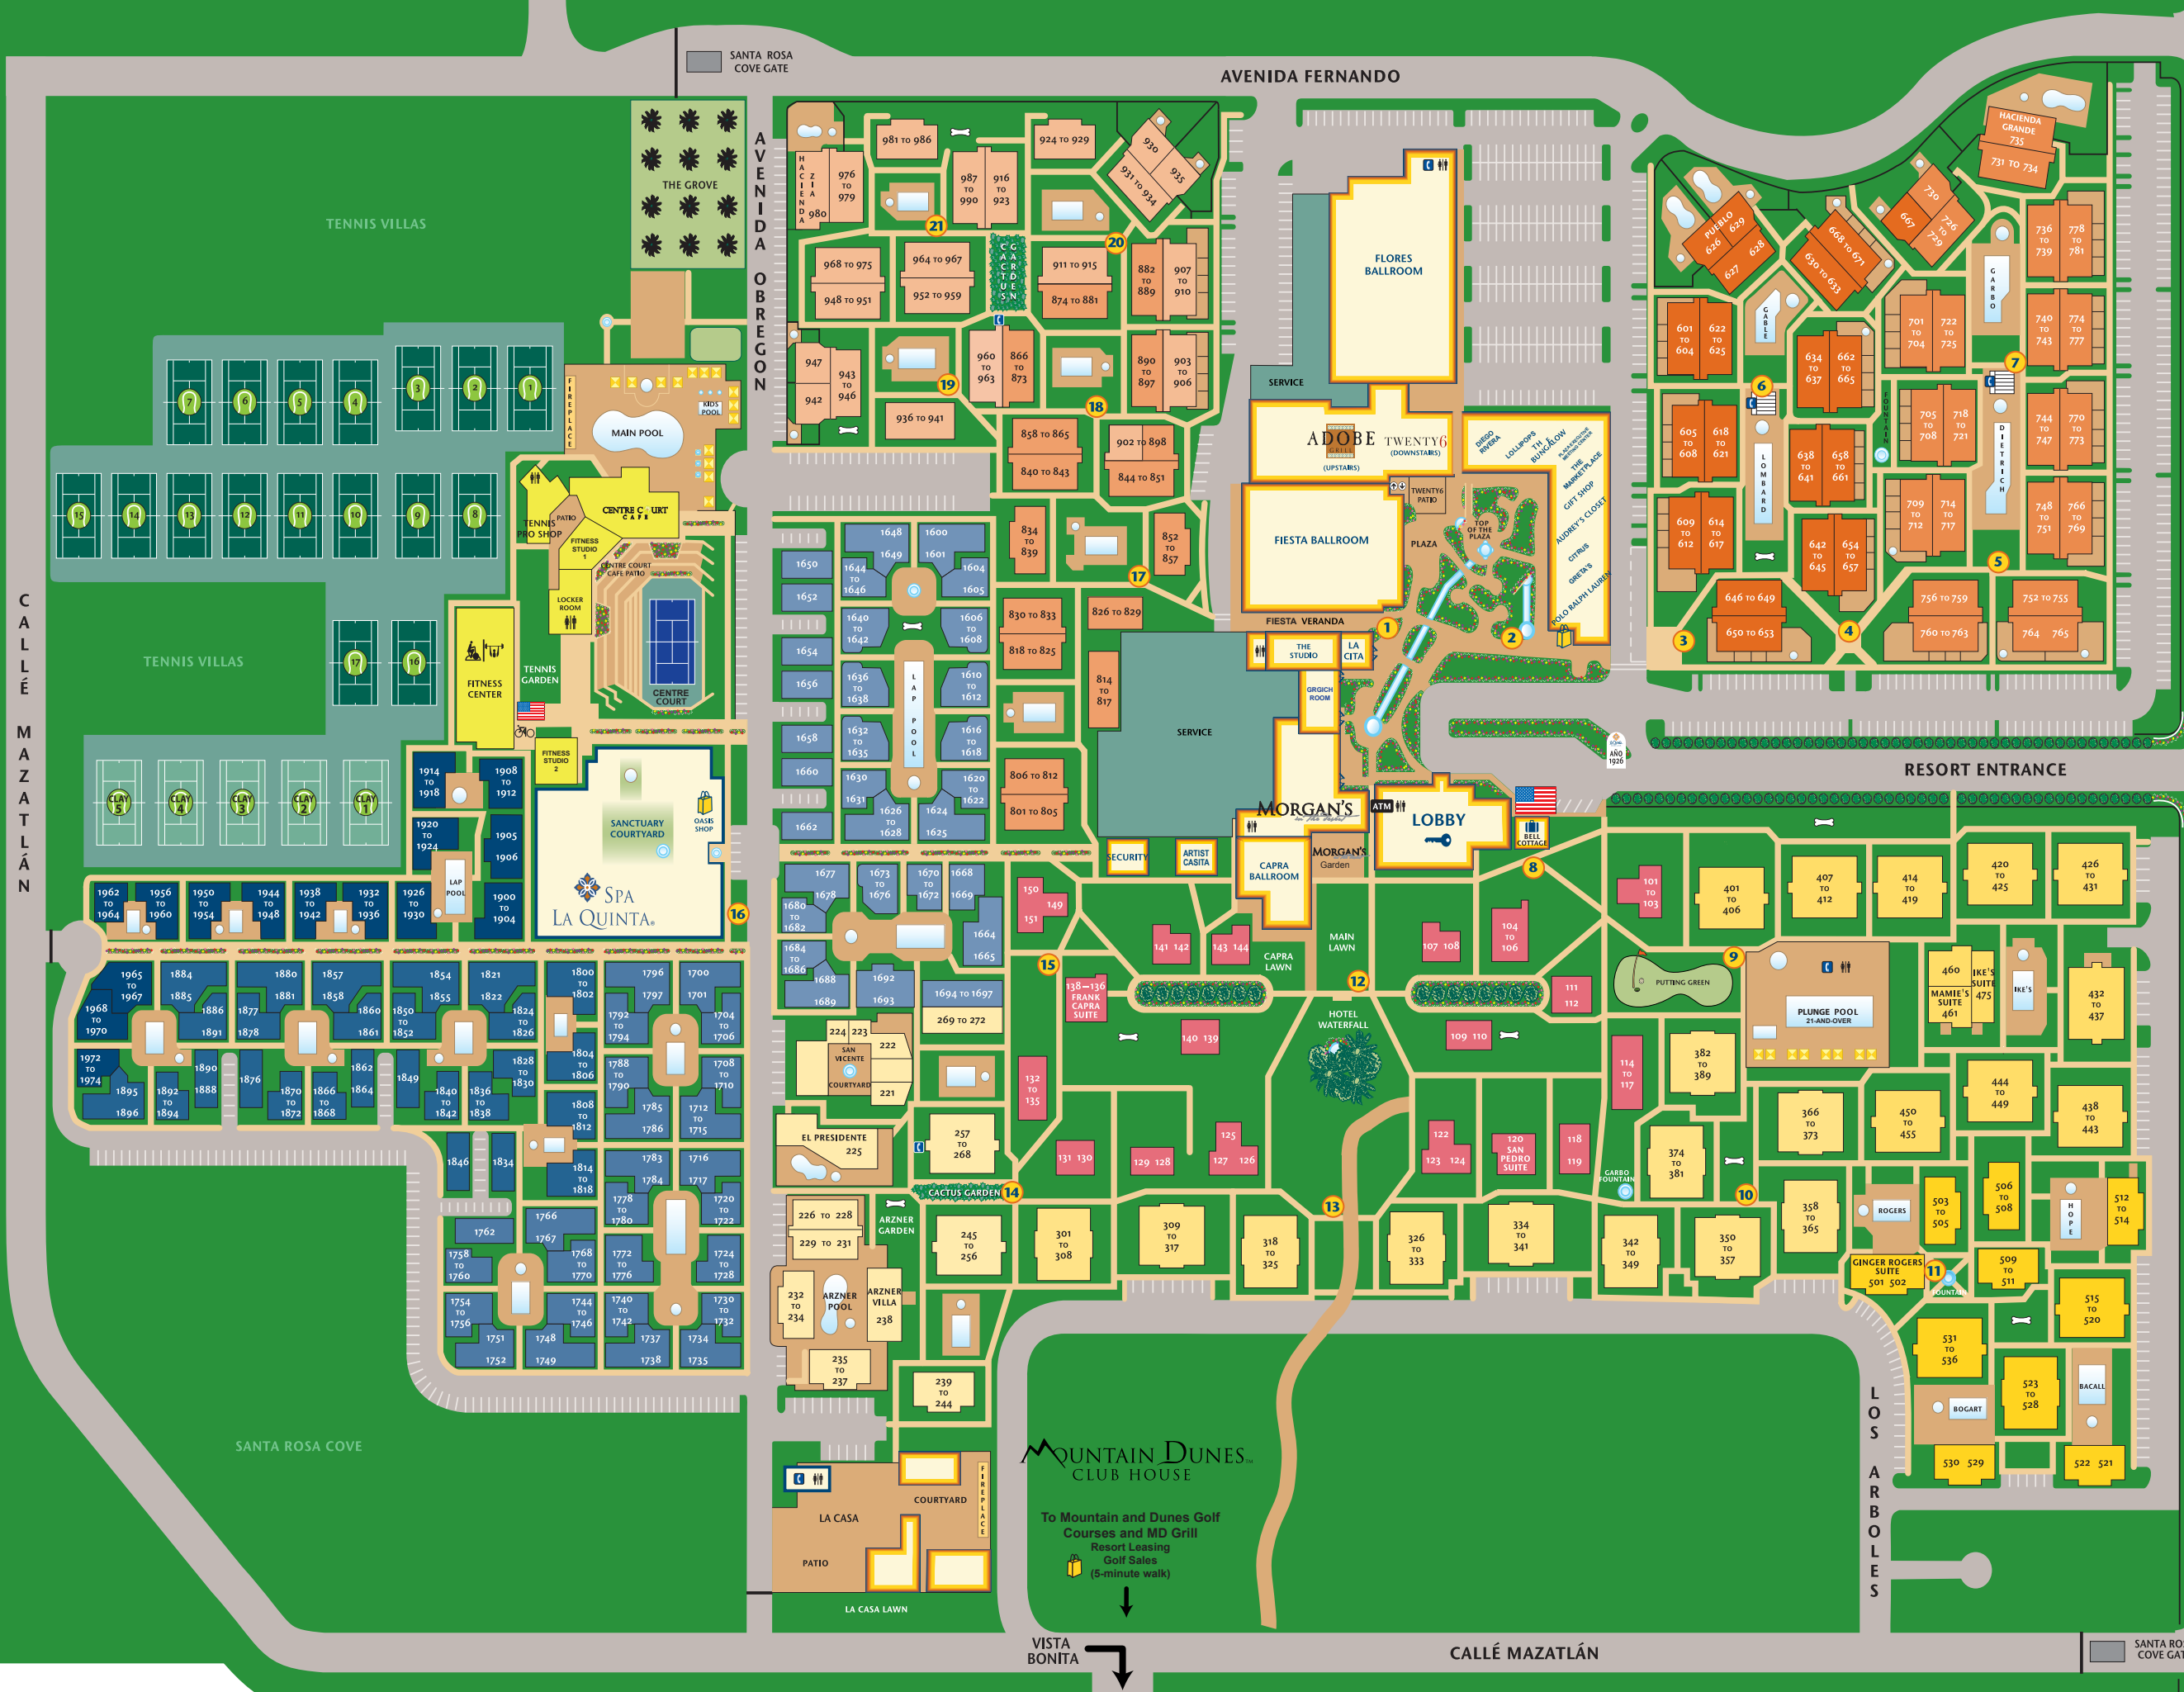

La Quinta  
RESORT & CLUB

A WALDORF ASTORIA RESORT

↑ TO  
WASHINGTON ST.  
HIGHWAY 111  
INTERSTATE 10

### MAP LEGEND

- VINTAGE CASITAS ORIGINAL ROOMS BUILT IN 1926
- CASITAS 200'S
- CASITAS 300'S
- CASITAS 400'S
- CASITAS 500'S
- CASITAS 600'S
- CASITAS 700'S
- CASITAS 800'S
- CASITAS 900'S
- VILLAS 1600'S
- VILLAS 1700'S
- VILLAS 1800'S
- VILLAS 1900'S
- PLAYGROUND
- RESORT MAPS
- PET RELIEF STATION
- PHONE
- RESTROOMS
- ELEVATOR
- CABANA
- BIKE RENTAL
- SHOPPING

↓ TO  
TOWN OF  
LA QUINTA

↓ TO  
GOLF  
COURSE

CALLE MAZATLÁN

AVENIDA OREGÓN

AVENIDA FERNANDO

RESORT ENTRANCE

LOS ARBOLES

MOUNTAIN DUNES CLUB HOUSE

To Mountain and Dunes Golf Courses and MD Grill Resort Leasing Golf Sales (5-minute walk)

VISTA BONITA

CALLÉ MAZATLÁN

SANTA ROSA COVE GATE